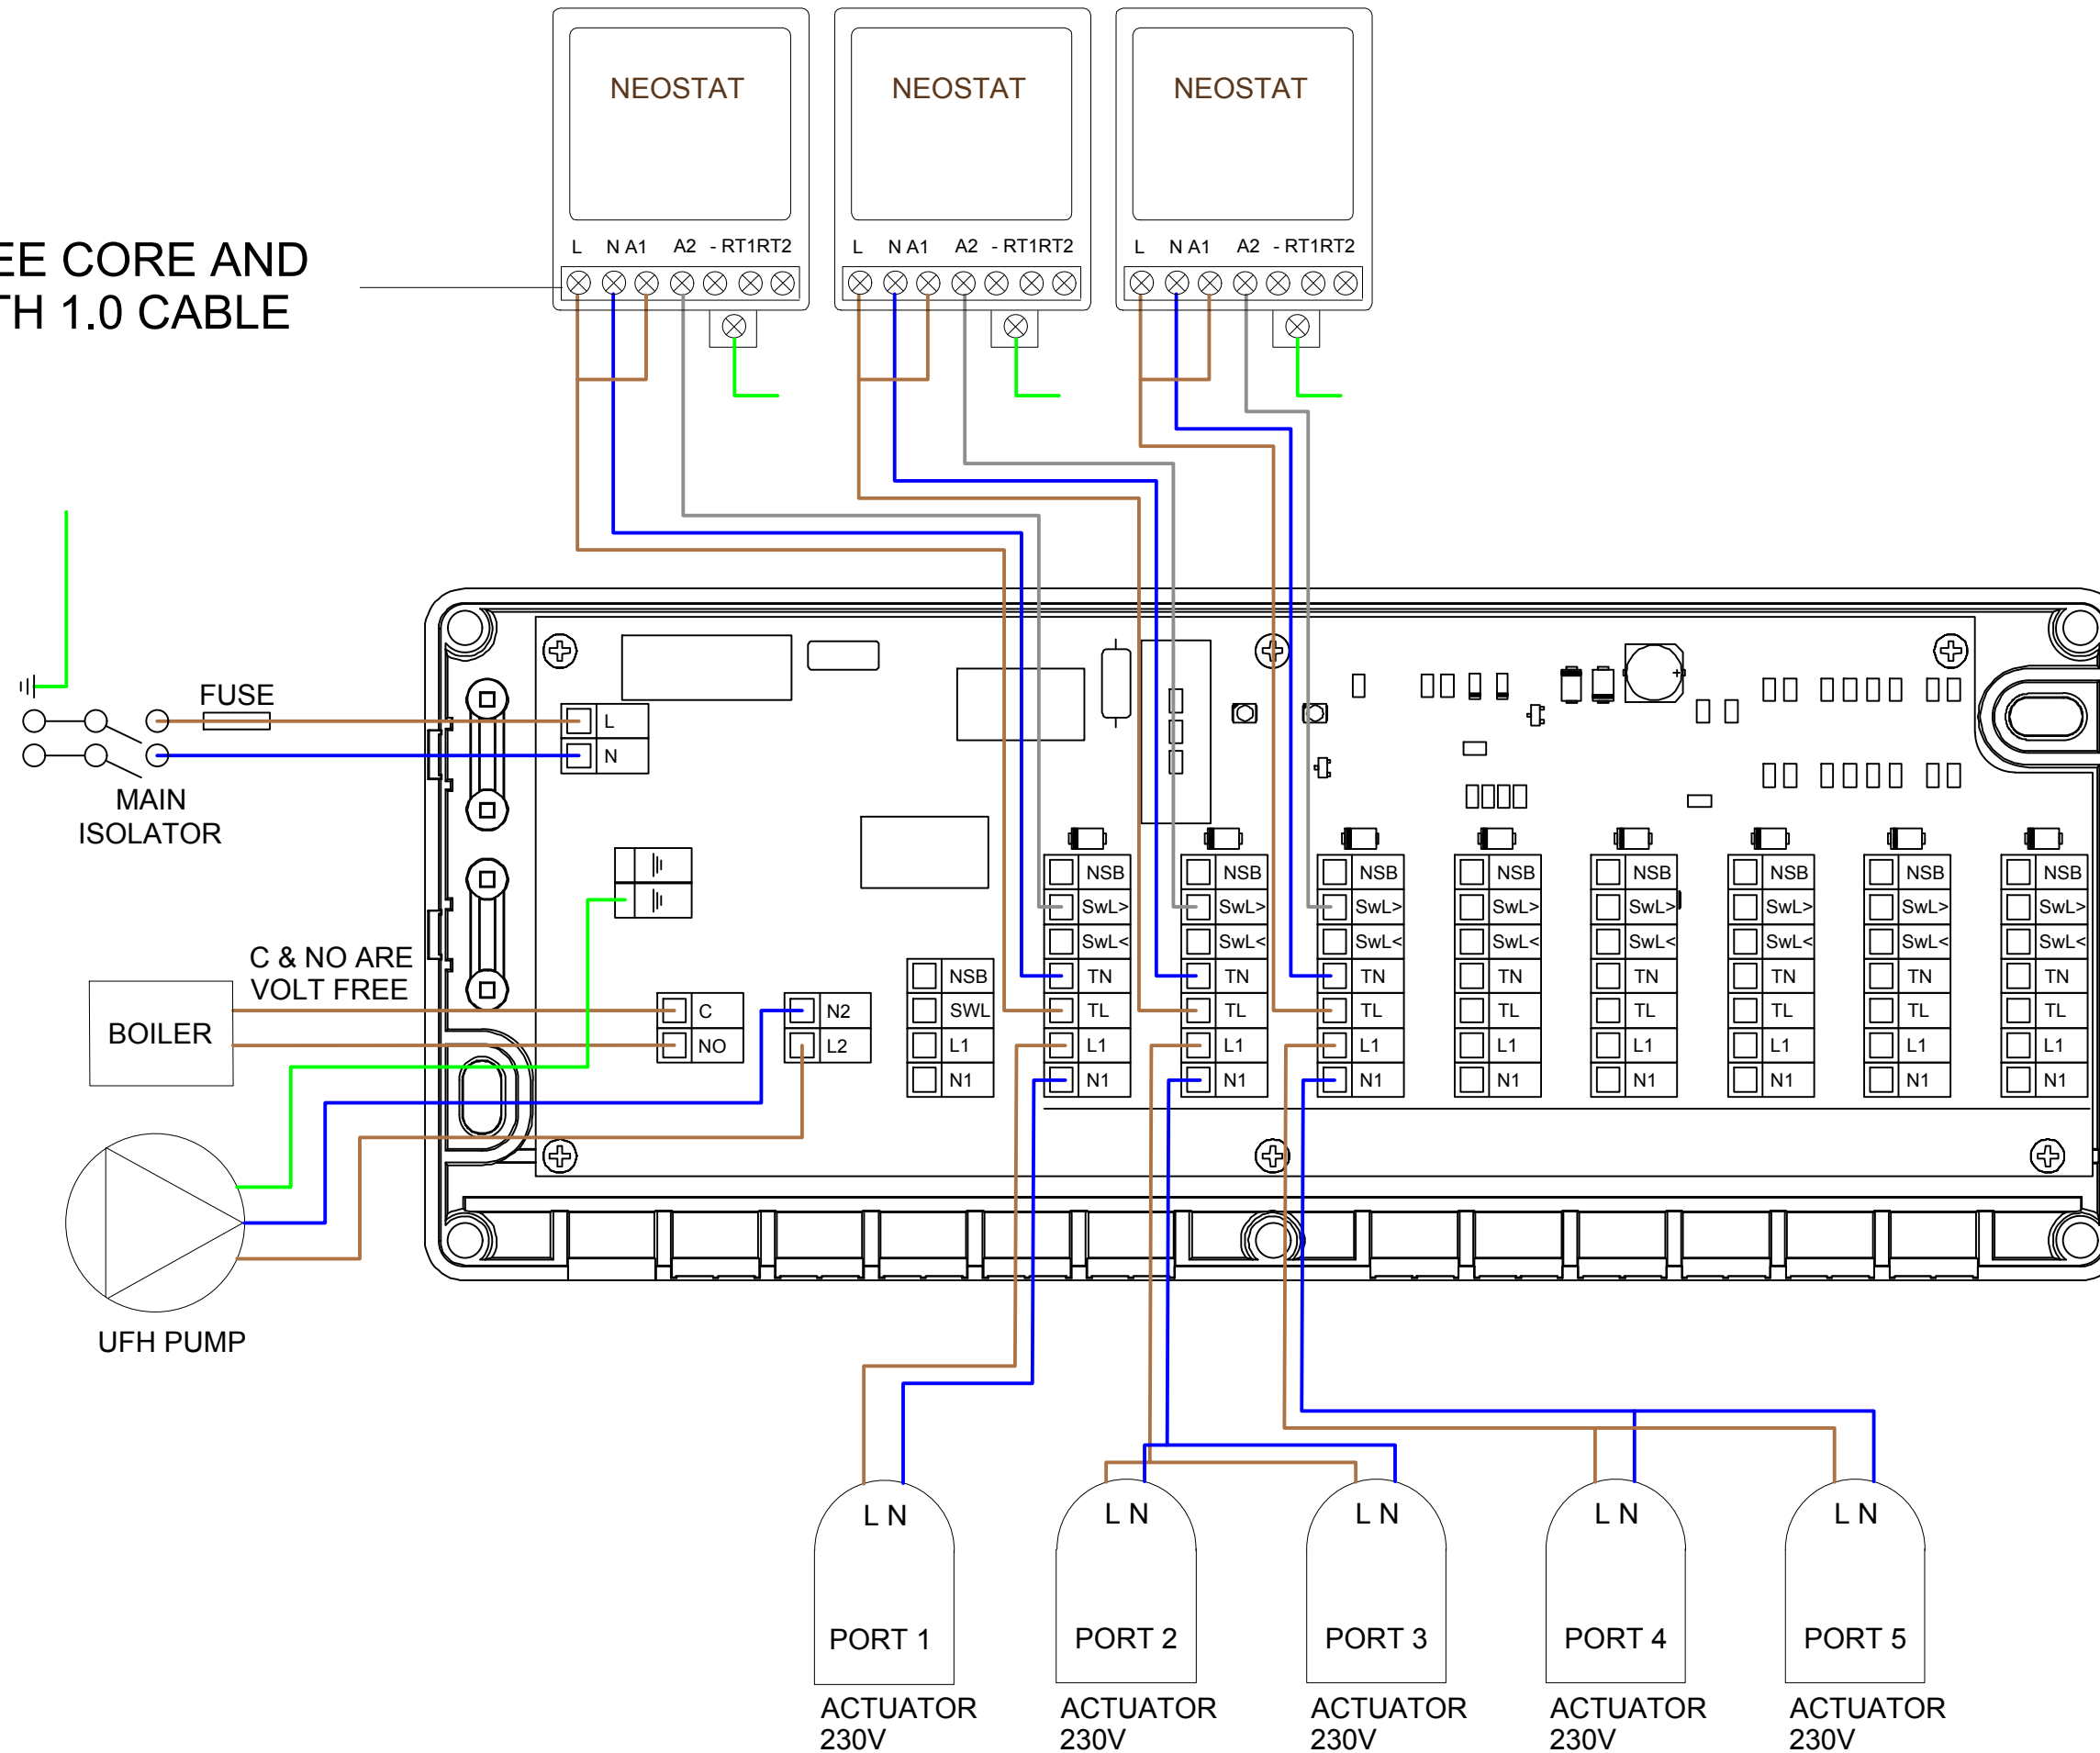

THREE CORE AND
EARTH 1.0 CABLE

WIRING DIAGRAM WD01
Wiring Centre: Salus 5 Zone 230v
Thermostats: Salus Quantum

bach

HEATING & VENTILATION SYSTEMS
info@bachsystems.co.uk 0330 333 9263

THREE CORE AND
EARTH 1.0 CABLE

WIRING DIAGRAM WD02
Wiring Centre: Salus 5 Zone 230v
Thermostats: Heatmiser NeoStat

bach

HEATING & VENTILATION SYSTEMS
info@bachsystems.co.uk 0330 333 9263

THREE CORE AND
EARTH 1.0 CABLE

WIRING DIAGRAM WD03
Wiring Centre: EWC-01 8 Zone
Thermostats: Heatmiser NeoStat

THREE CORE AND EARTH 1.0 CABLE

WIRING DIAGRAM WD04
 Wiring Centre: EWC-01 8 Zone
 Thermostats: Salus Quantum

WIRING DIAGRAM WD05
Wiring Centre: Salus 8 Zone RF
Thermostats: Salus Quantum RF

WIRING DIAGRAM WD06
Wiring Centre: Heatmiser UH8RF
Thermostats: Heatmiser NeoAir