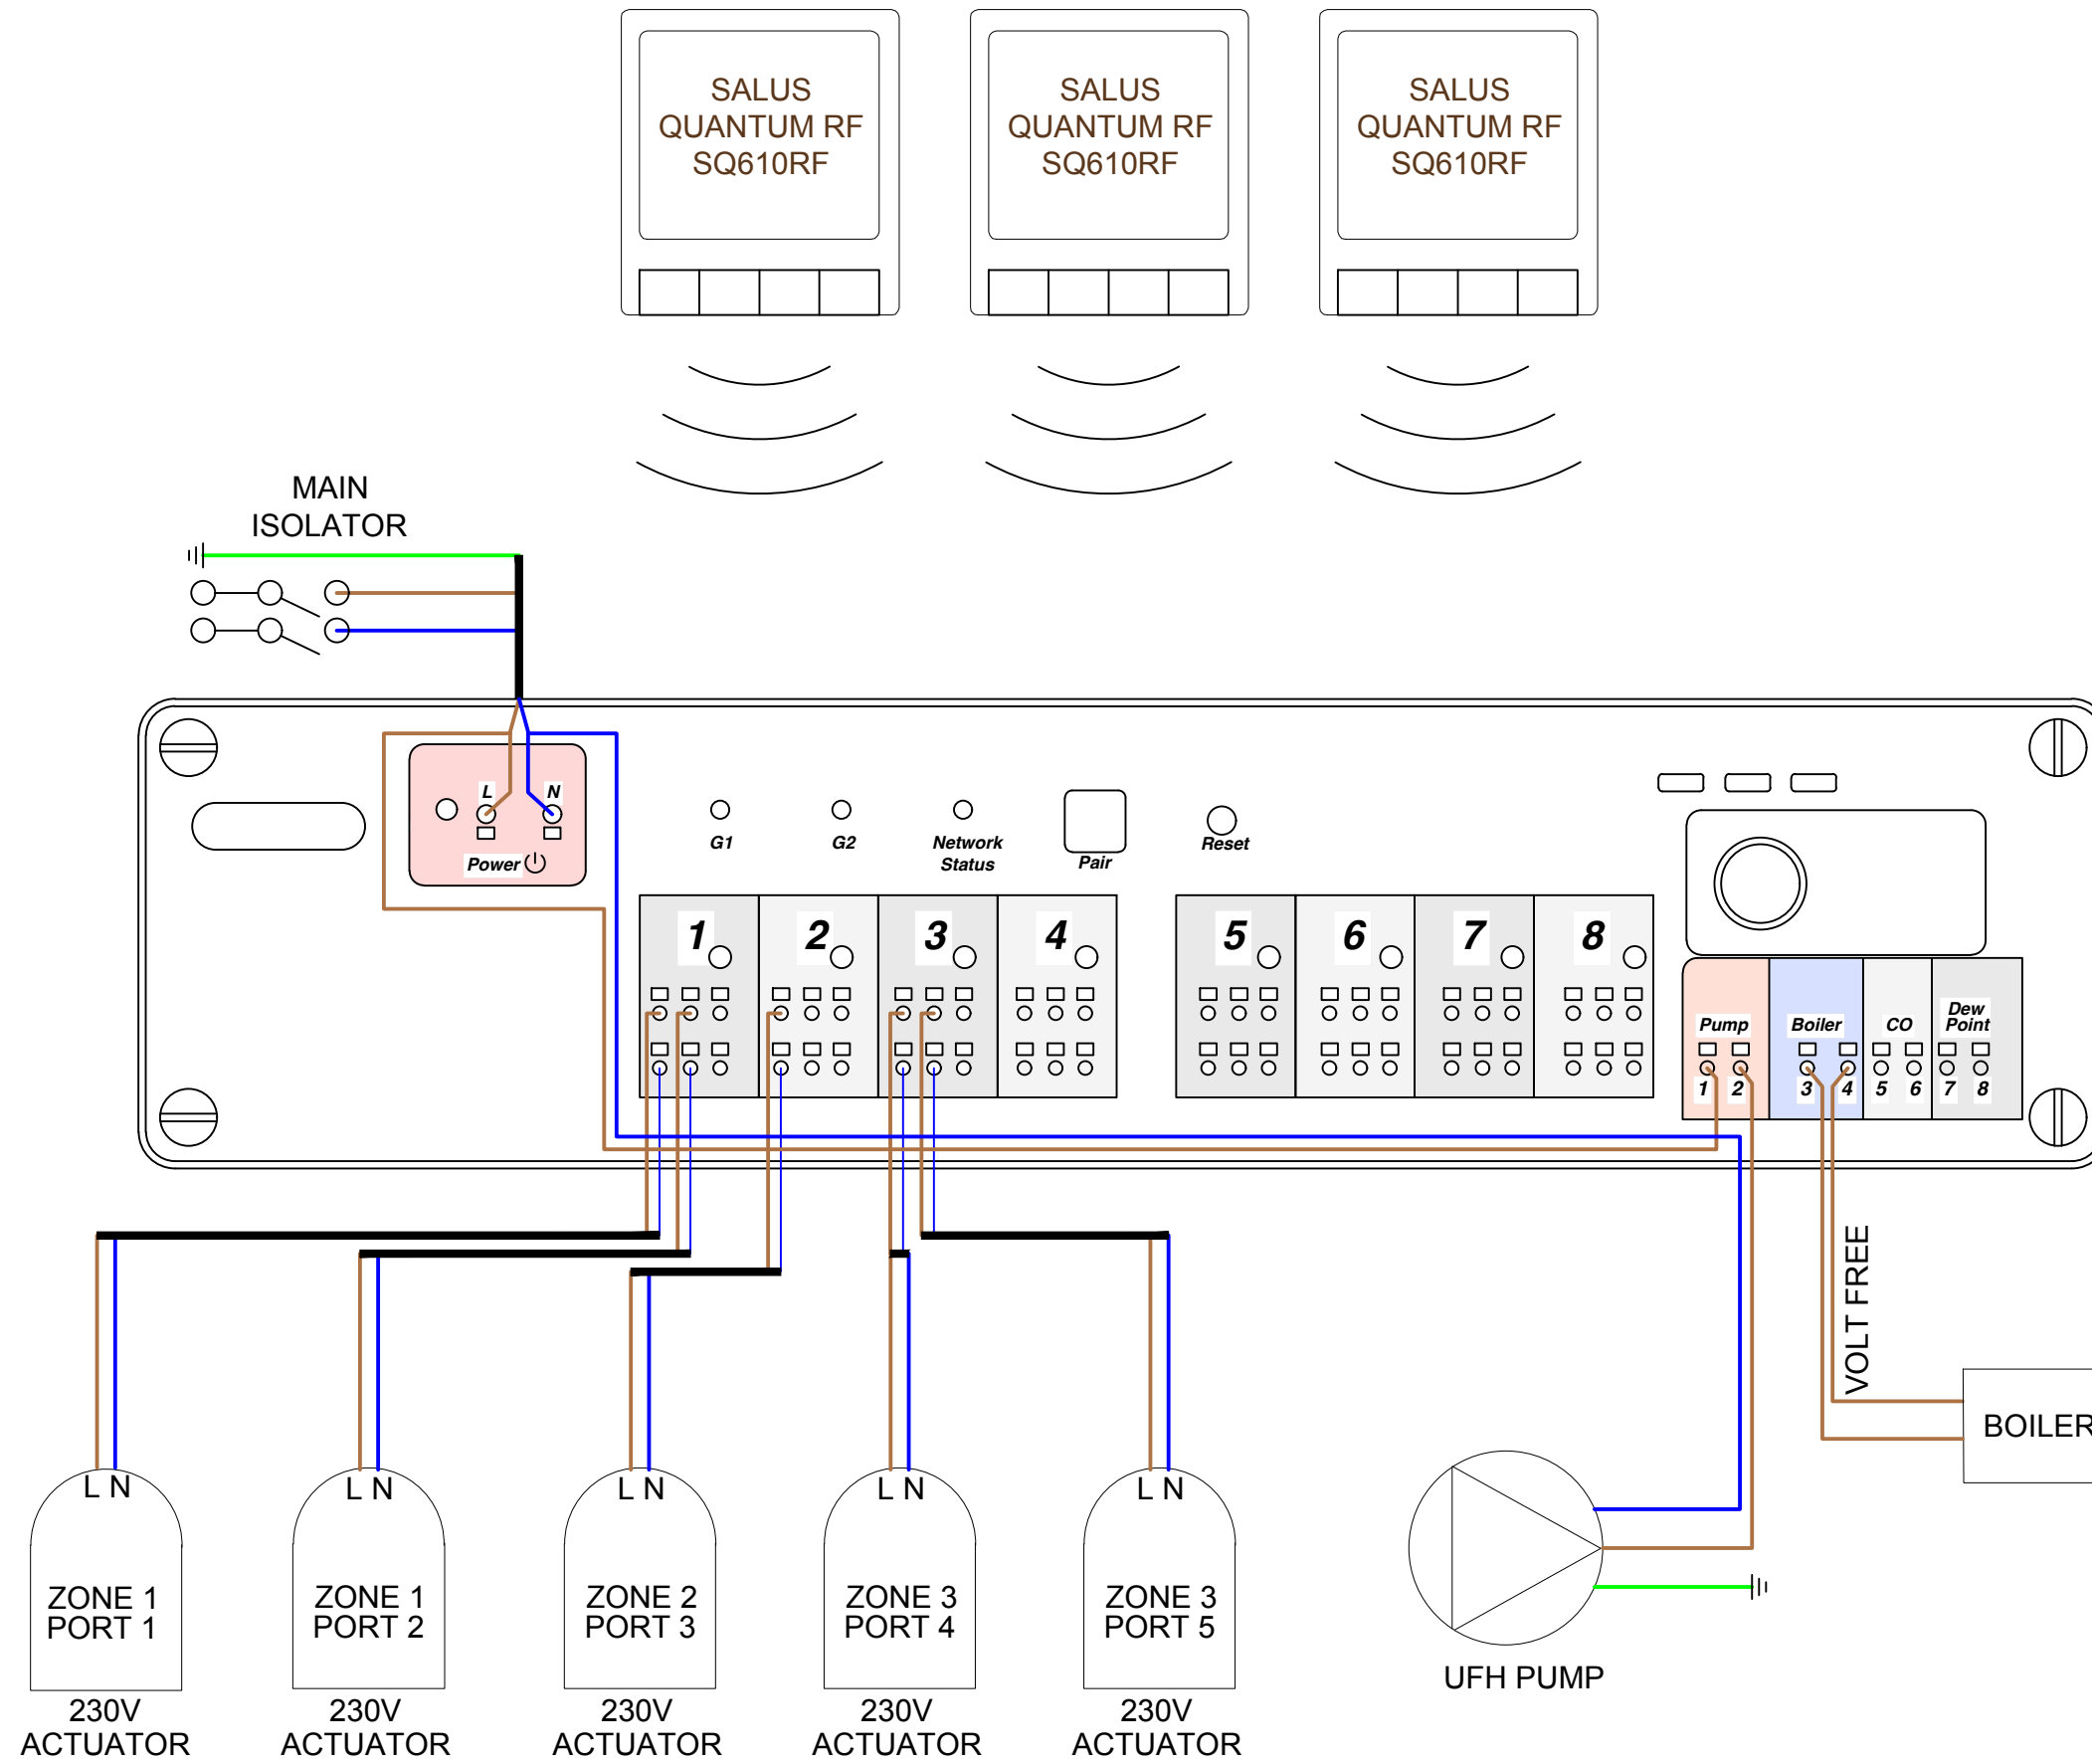

WIRING DIAGRAM WD02
Wiring Centre: Salus 5 Zone 230v
Thermostats: Heatmiser NeoStat

bach

HEATING & VENTILATION SYSTEMS
info@bachsystems.co.uk 0330 333 9263

THREE CORE AND
EARTH 1.0 CABLE

WIRING DIAGRAM WD03
Wiring Centre: EWC-01 8 Zone
Thermostats: Heatmiser NeoStat

THREE CORE AND EARTH 1.0 CABLE

WIRING DIAGRAM WD04
 Wiring Centre: EWC-01 8 Zone
 Thermostats: Salus Quantum

WIRING DIAGRAM WD05
Wiring Centre: Salus 8 Zone RF
Thermostats: Salus Quantum RF

WIRING DIAGRAM WD06
Wiring Centre: Heatmiser UH8RF
Thermostats: Heatmiser NeoAir