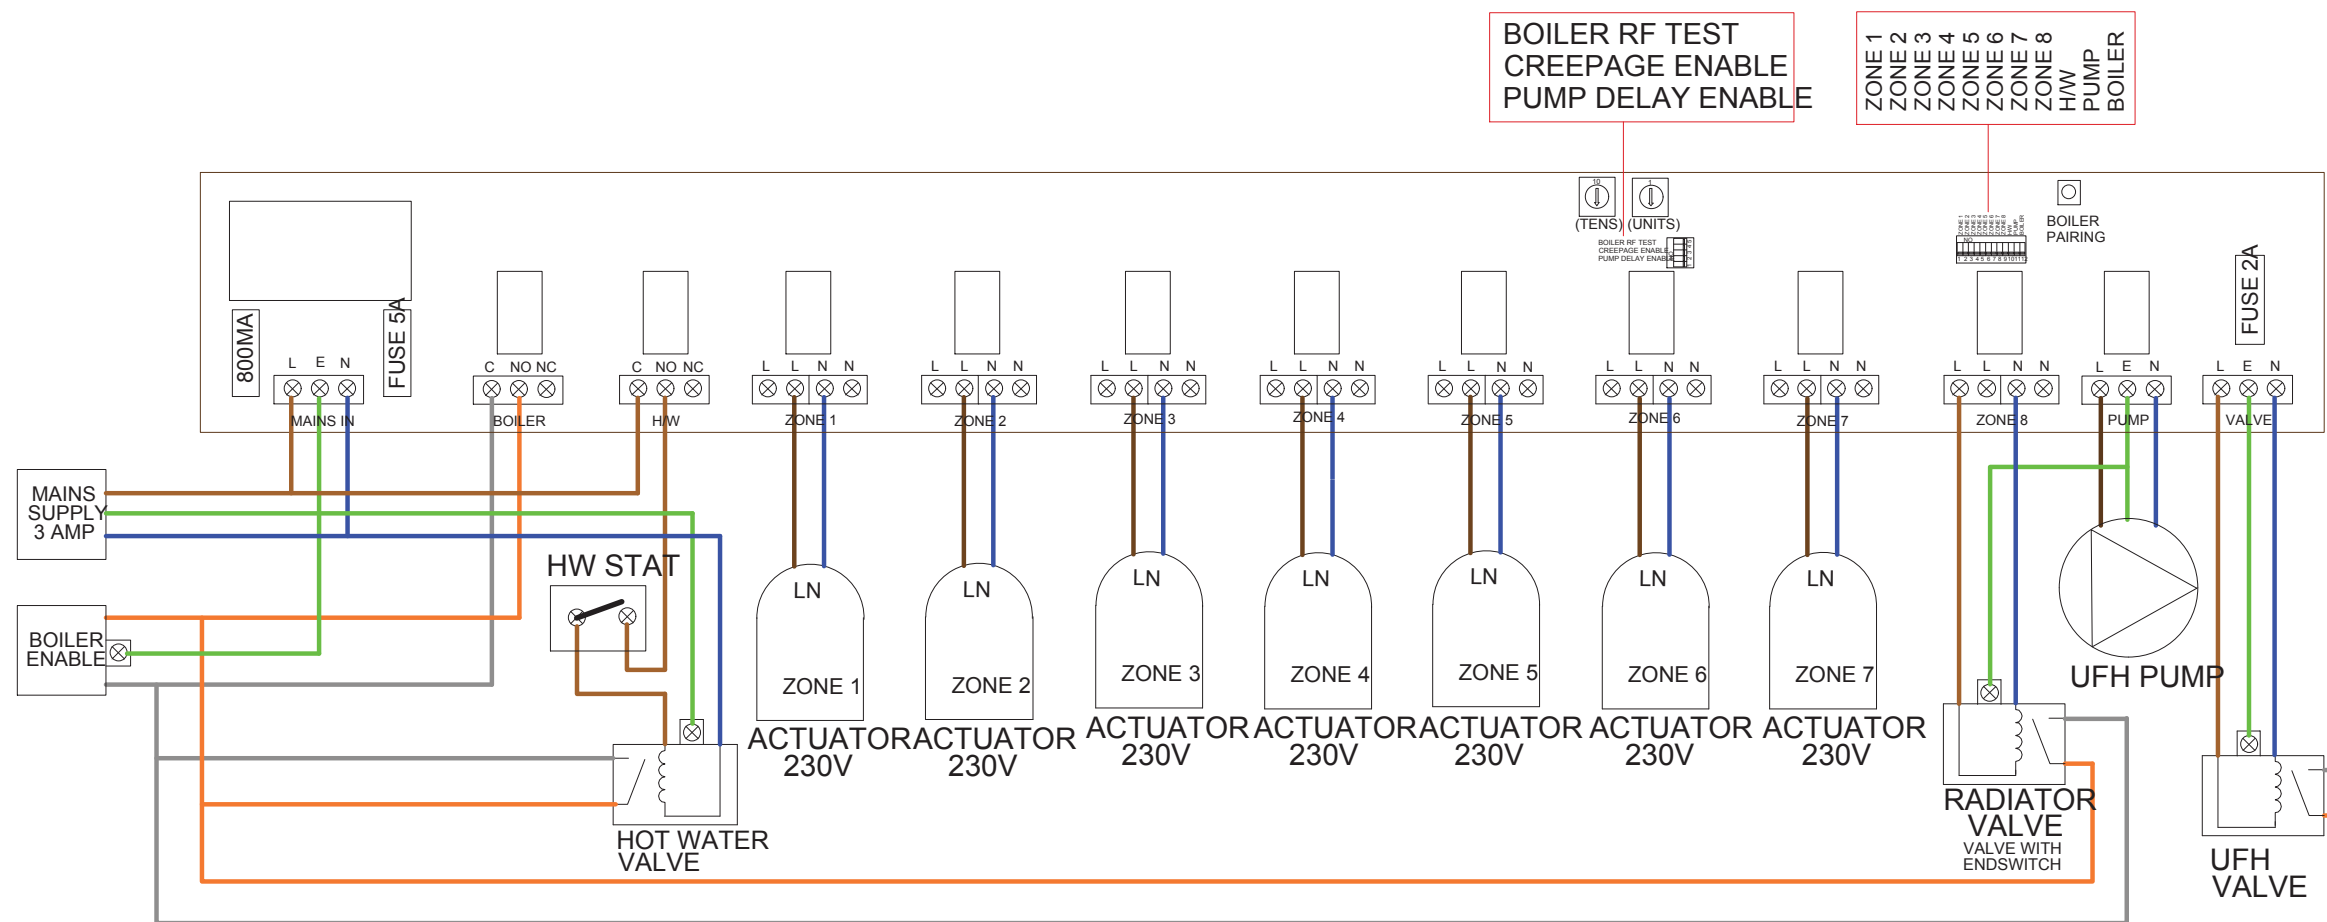

WIRING DIAGRAM WD02
Wiring Centre: Salus 5 Zone 230v
Thermostats: Heatmiser NeoStat

bach

HEATING & VENTILATION SYSTEMS
info@bachsystems.co.uk 0330 333 9263

THREE CORE AND
EARTH 1.0 CABLE

WIRING DIAGRAM WD03
Wiring Centre: EWC-01 8 Zone
Thermostats: Heatmiser NeoStat

THREE CORE AND EARTH 1.0 CABLE

WIRING DIAGRAM WD04
 Wiring Centre: EWC-01 8 Zone
 Thermostats: Salus Quantum

WIRING DIAGRAM WD05
Wiring Centre: Salus 8 Zone RF
Thermostats: Salus Quantum RF

WIRING DIAGRAM WD06
Wiring Centre: Heatmiser UH8RF
Thermostats: Heatmiser NeoAir