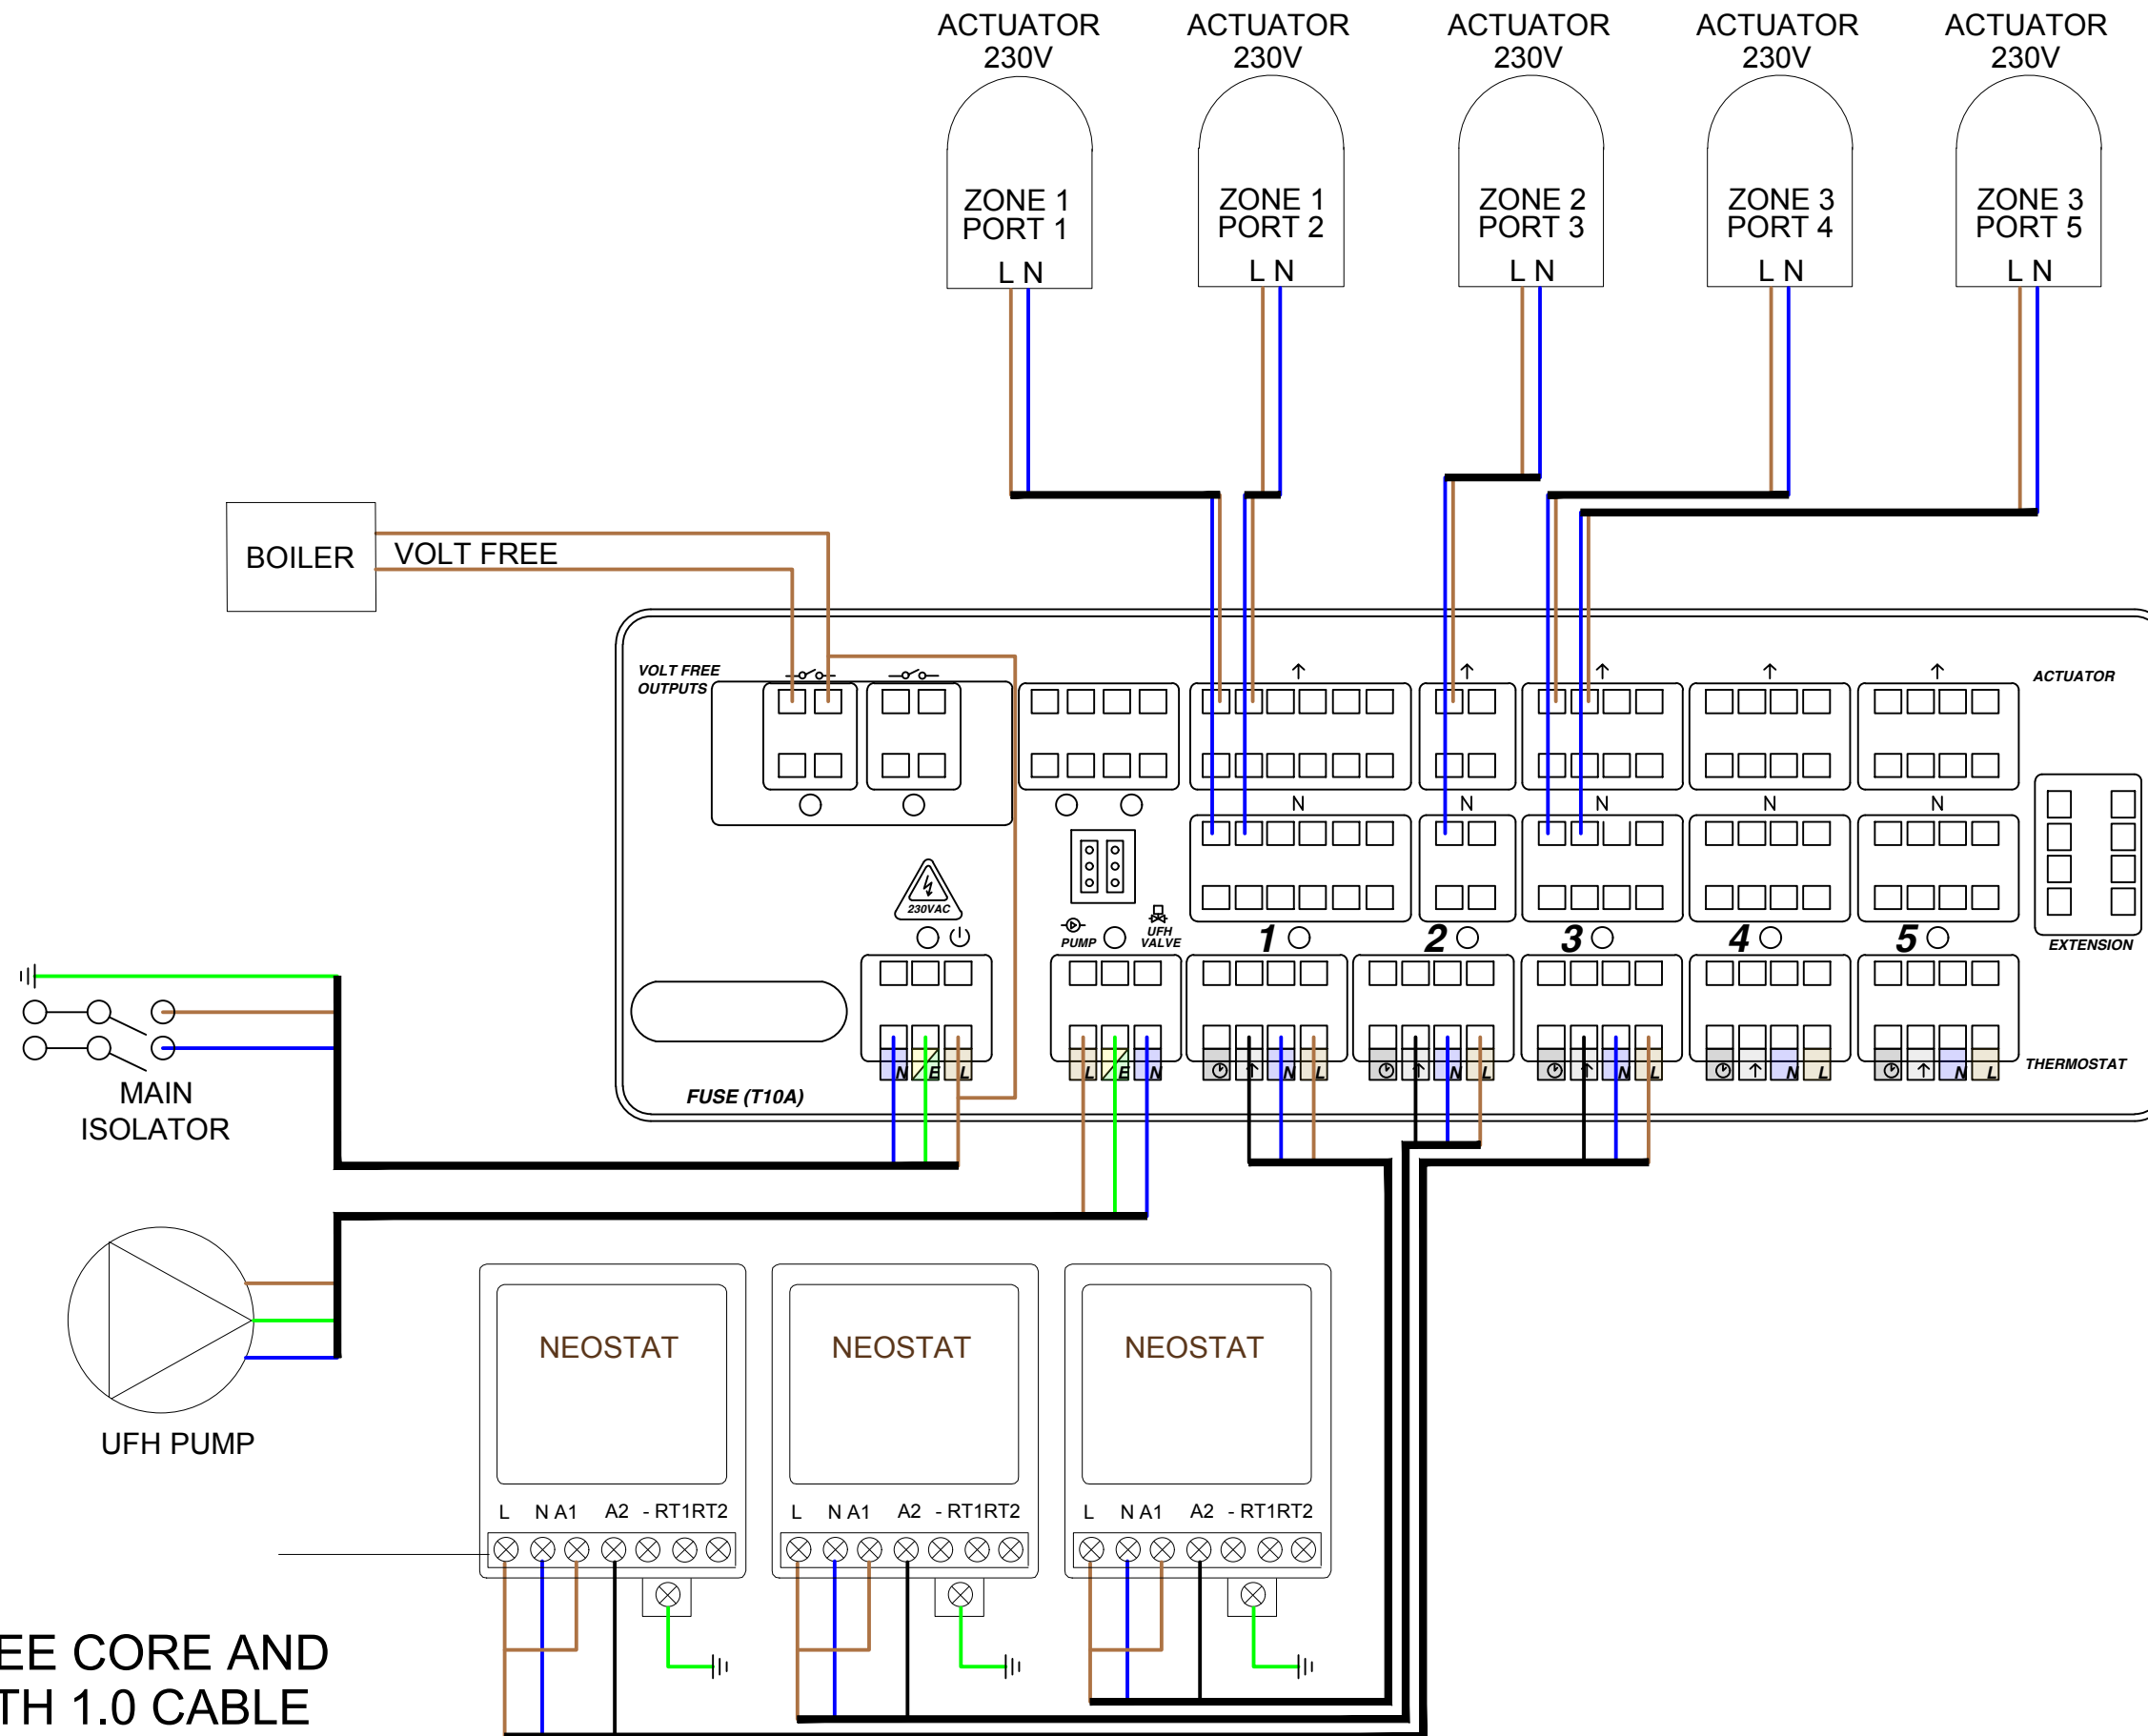

THREE CORE AND
EARTH 1.0 CABLE

WIRING DIAGRAM WD01
Wiring Centre: Salus 5 Zone 230v
Thermostats: Salus Quantum

bach

HEATING & VENTILATION SYSTEMS
info@bachsystems.co.uk 0330 333 9263

THREE CORE AND
EARTH 1.0 CABLE

WIRING DIAGRAM WD02
Wiring Centre: Salus 5 Zone 230v
Thermostats: Heatmiser NeoStat

bach

HEATING & VENTILATION SYSTEMS
info@bachsystems.co.uk 0330 333 9263

THREE CORE AND
EARTH 1.0 CABLE

WIRING DIAGRAM WD03
Wiring Centre: EWC-01 8 Zone
Thermostats: Heatmiser NeoStat

THREE CORE AND EARTH 1.0 CABLE

WIRING DIAGRAM WD04
 Wiring Centre: EWC-01 8 Zone
 Thermostats: Salus Quantum

WIRING DIAGRAM WD05
Wiring Centre: Salus 8 Zone RF
Thermostats: Salus Quantum RF

WIRING DIAGRAM WD06
Wiring Centre: Heatmiser UH8RF
Thermostats: Heatmiser NeoAir