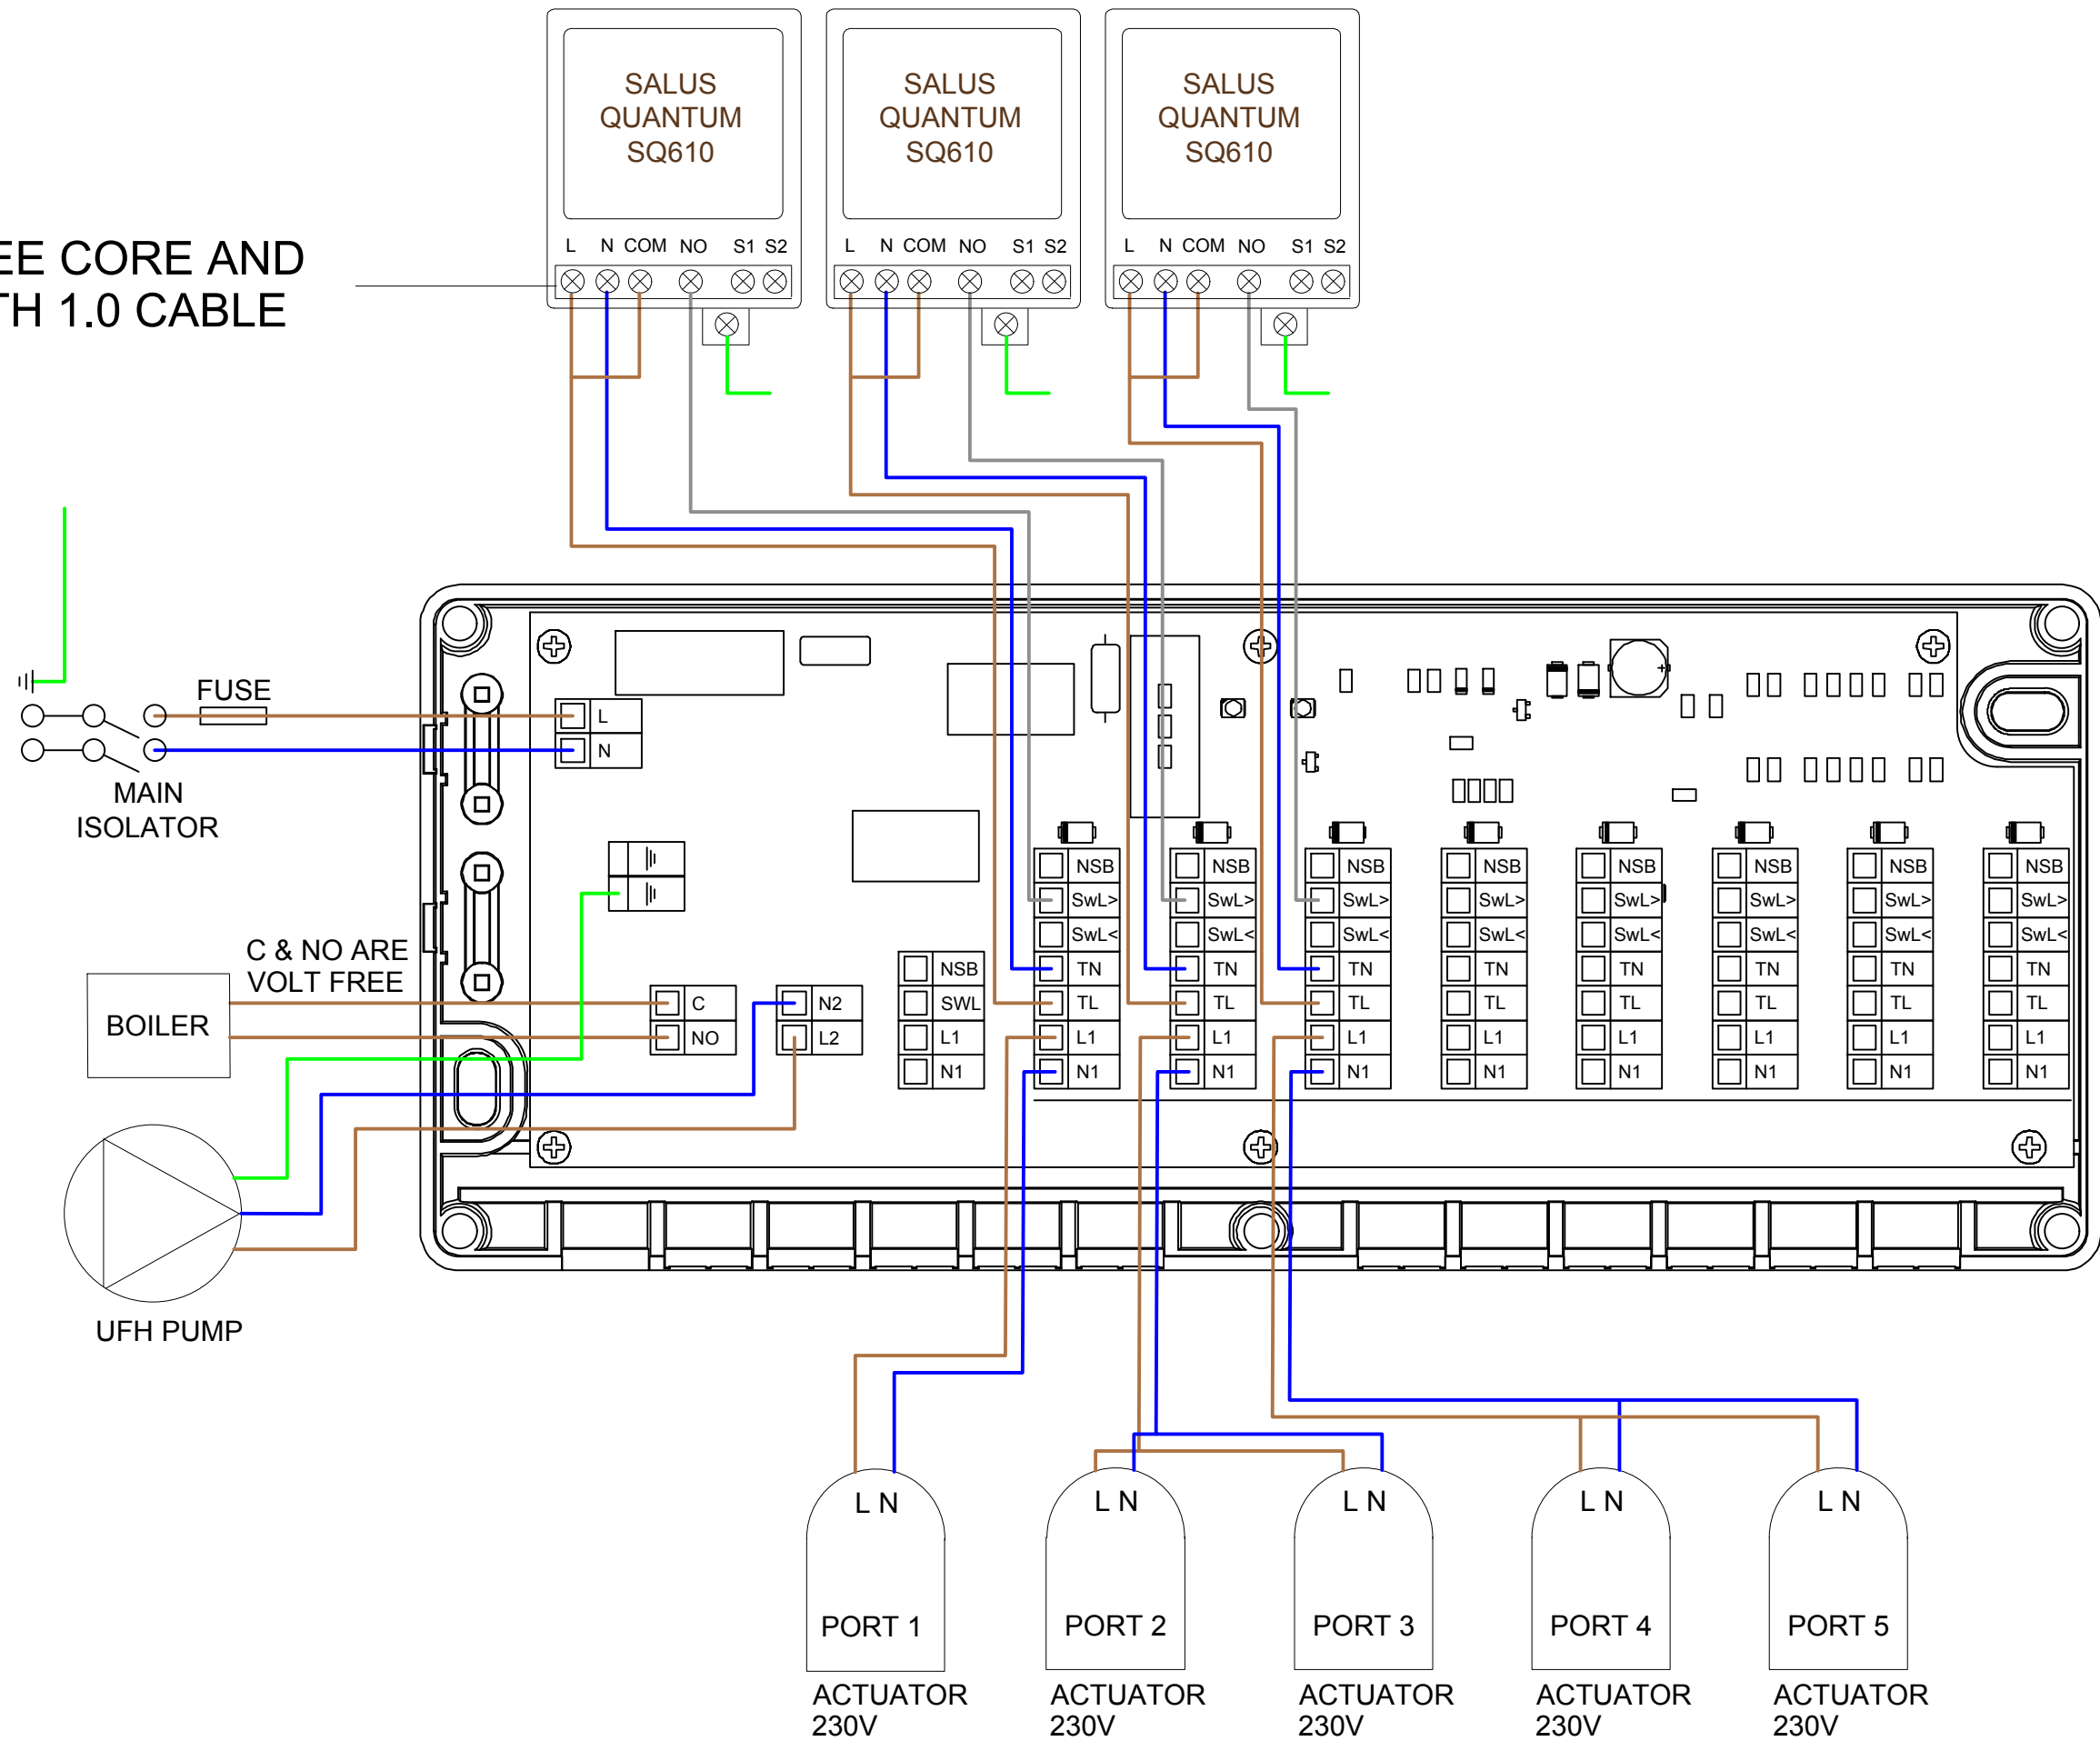

WIRING DIAGRAM WD02
Wiring Centre: Salus 5 Zone 230v
Thermostats: Heatmiser NeoStat

bach

HEATING & VENTILATION SYSTEMS
info@bachsystems.co.uk 0330 333 9263

THREE CORE AND
EARTH 1.0 CABLE

WIRING DIAGRAM WD03
Wiring Centre: EWC-01 8 Zone
Thermostats: Heatmiser NeoStat

THREE CORE AND EARTH 1.0 CABLE

WIRING DIAGRAM WD04
 Wiring Centre: EWC-01 8 Zone
 Thermostats: Salus Quantum

WIRING DIAGRAM WD05
Wiring Centre: Salus 8 Zone RF
Thermostats: Salus Quantum RF

WIRING DIAGRAM WD06
Wiring Centre: Heatmiser UH8RF
Thermostats: Heatmiser NeoAir